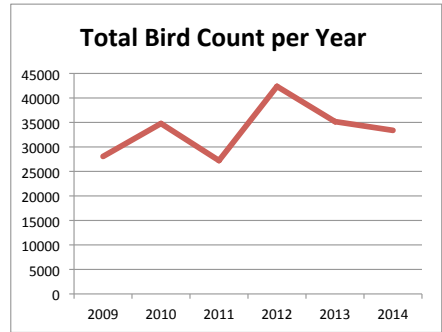

NOTES:

Years with no count considered as zero for averaging.
Name changes are not been consolidated.