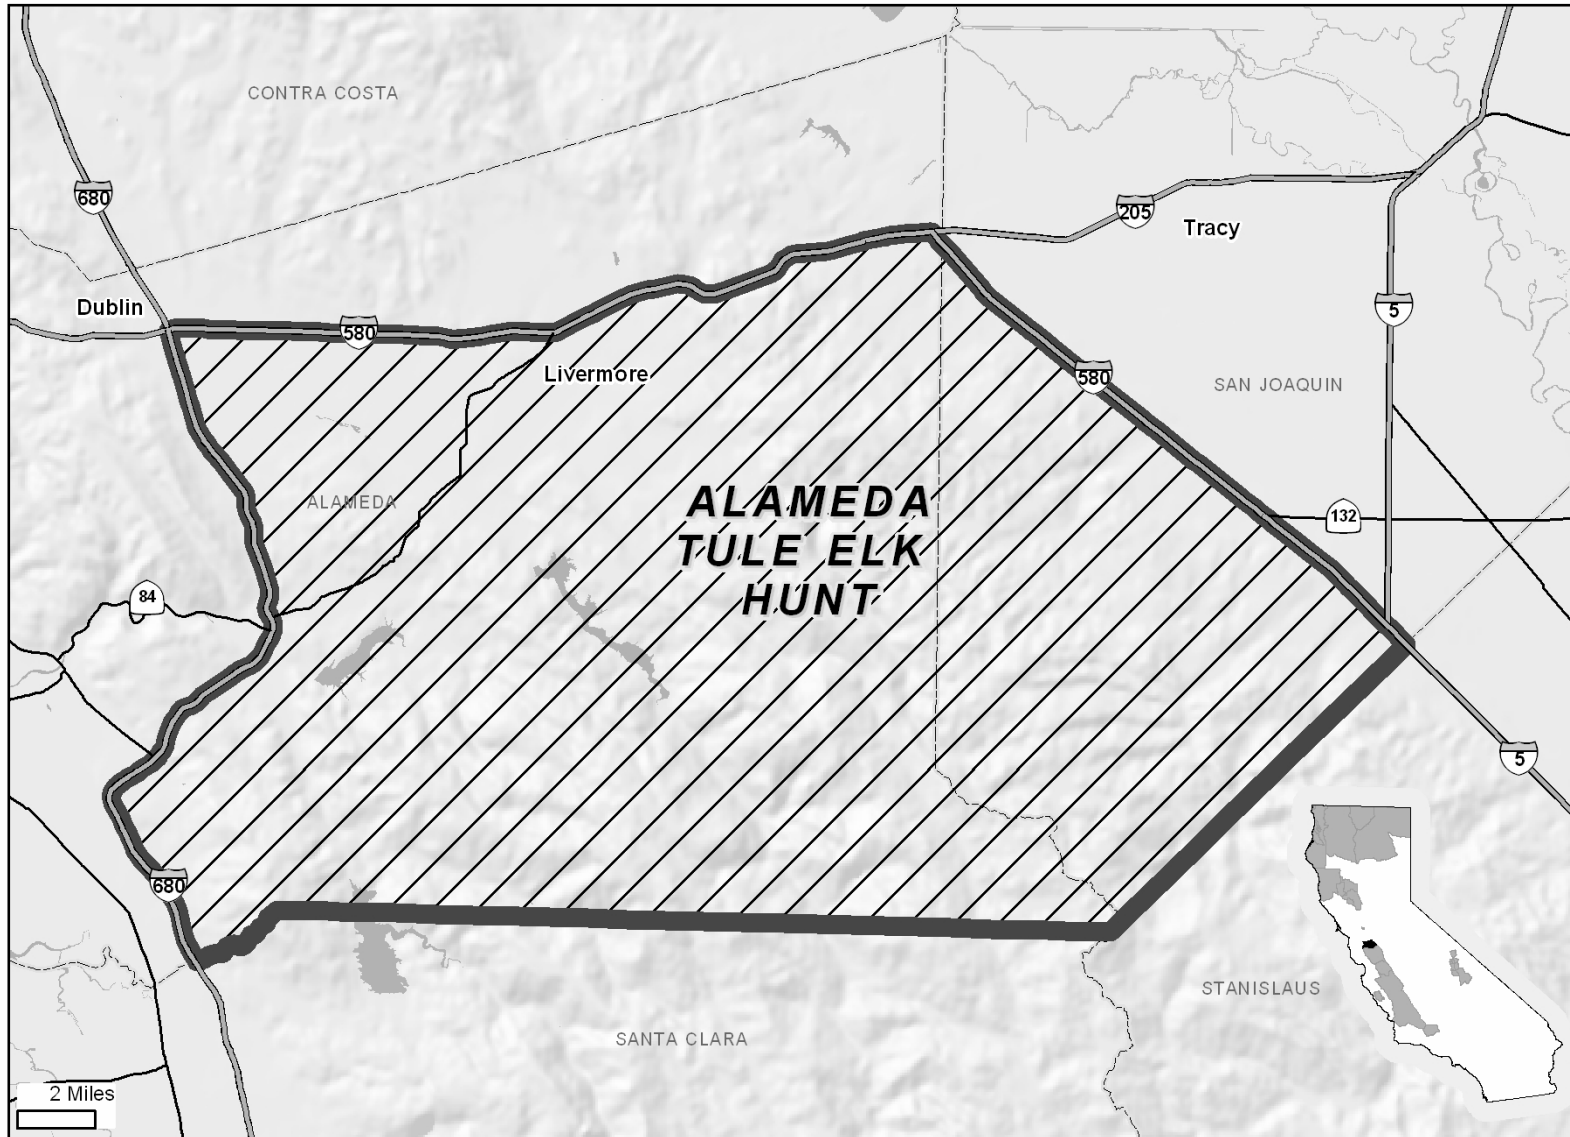

# Alameda Tule Elk Hunt Area

Note: Hunt boundary shown is an approximation. Hunters are responsible for knowing the exact boundary locations as described within Section 364, Title 14, Calif. Code of Regs.